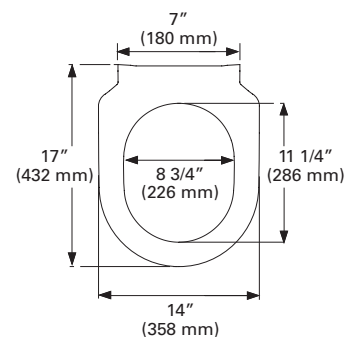

Villeroy & Boch AG
P.O. Box 1122
66688 Mettlach, Germany

www.villeroy-boch.com

Service contact:
E-mail: inquiries@villeroy-boch-usa.com
Tel.: TOTO USA 888-295-8134