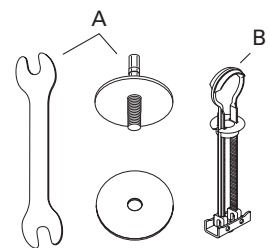

Toilet Seat Subway 2.0 Slim SC/QR

Model

9M78 U1 Subway 2.0 Slim toilet seat with Soft Closing and Quick Release, incl. fixed hinge

Product Description

Subway 2.0 Slim toilet seat in Wrap Over design made of colour ingrained duroplast with hinge in stainless steel and plastic

- incl. fixed hinge in stainless steel
- centre distance: 7" (180 mm)
- load of ring seat: 530 lb (240 kg)
- 1 year guarantee

Color Programme

01 White (Alpin)

Hinge Finish

61 Stainless steel

Spare Parts

- A) 9224 74 61 Fixed hinge
- B) 9224 04 00 Spare part for universal toggle hinge
- C) 9224 86 00 Buffers for seat and cover
- D) 9224 77 00 Damper set

Cleaning Instructions

This toilet seat has been designed and manufactured with great care and attention to detail. If you follow a few simple cleaning instructions you will be able to enjoy its comfort, quality and beauty every day.

- In order to ensure the best possible hygiene the surface of the toilet seat is closed and porefree. Please do not use abrasive, corrosive or chlorine based cleaners as these may lead to discoloration and flash rust. Please only use mild ph neutral soap for cleaning.
- If seat and cover make contact with toilet cleaners and or other aggressive cleaners, please immediately rinse with pure water.
- After cleaning please dry off any residual dampness with a soft cloth.
- Seat and cover must be left in a upright position until all cleaning agents in the bowl have been flushed away.

Material Description