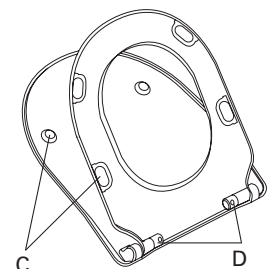

Toilet Seat Subway 2.0 Slim SC/QR

Model

9M78 U1 Subway 2.0 Slim toilet seat with Soft Closing and Quick Release, incl. fixed hinge

Product Description

Subway 2.0 Slim toilet seat in Wrap Over design made of colour ingrained duroplast with hinge in stainless steel and plastic

- incl. fixed hinge in stainless steel
- centre distance: 7" (180 mm)
- load of ring seat: 530 lb (240 kg)
- 1 year guarantee

Color Programme

01 White (Alpin)

Hinge Finish

61 Stainless steel

Spare Parts

- A) 9224 74 61 Fixed hinge
- B) 9224 04 00 Spare part for universal toggle hinge
- C) 9224 86 00 Buffers for seat and cover
- D) 9224 77 00 Damper set

Cleaning Instructions

This toilet seat has been designed and manufactured with great care and attention to detail. If you follow a few simple cleaning instructions you will be able to enjoy its comfort, quality and beauty every day.

- In order to ensure the best possible hygiene the surface of the toilet seat is closed and porefree. Please do not use abrasive, corrosive or chlorine based cleaners as these may lead to discoloration and flash rust. Please only use mild ph neutral soap for cleaning.
- If seat and cover make contact with toilet cleaners and or other aggressive cleaners, please immediately rinse with pure water.
- After cleaning please dry off any residual dampness with a soft cloth.
- Seat and cover must be left in a upright position until all cleaning agents in the bowl have been flushed away.

Material Description